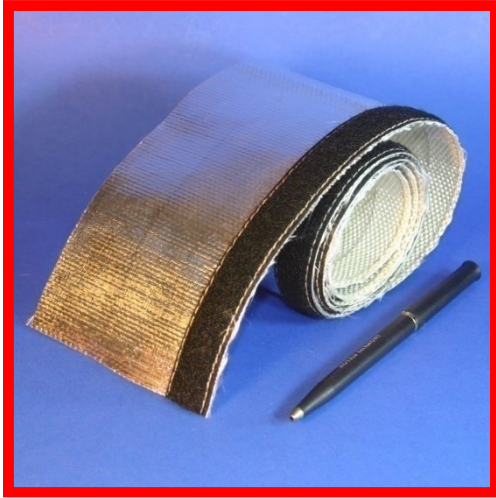

## Aluminized Fiberglass Radiant Heat Reflective Sleeve with Velcro

- Protection from intense radiant heat.
- Reflects more than 95% of the radiant heat that contacts its surface.
- Continuous operation at 650°F / 343°C.
- This sleeve is the perfect protection for cables and hoses when radiant heat from infrared sources such as super-hot metal slabs, proximity to liquid metal, open flame/plasma or engine exhaust manifolds is a concern.
- Velcro closure allows the sleeve to be installed and removed from wire, cable, hose and pipe without disconnection.

Constructed from a high-temperature base fabric which is then coated with multiple layers of highly-reflective polished aluminum. Designed for long term continuous operation at 650°F / 343°C, this sleeve will withstand short duration exposure up to 1115°F / 600°C. The aluminum coating melts at 1220°F / 660°C, however it does take some time for the aluminum to absorb enough heat to melt – thereby it can withstand short exposure to the higher temperatures.

The sleeve is fabricated from a roll fabric, and is then sewn with Velcro tape, allowing this sleeve to be installed and removed with disconnection of wiring, cables, hose and pipe. Sewing is performed with Kevlar or Fiberglass thread. The Velcro sleeve results in a circular sleeve profile when closed. Added protection can be achieved by layering with other sleeve materials underneath the reflective layer.